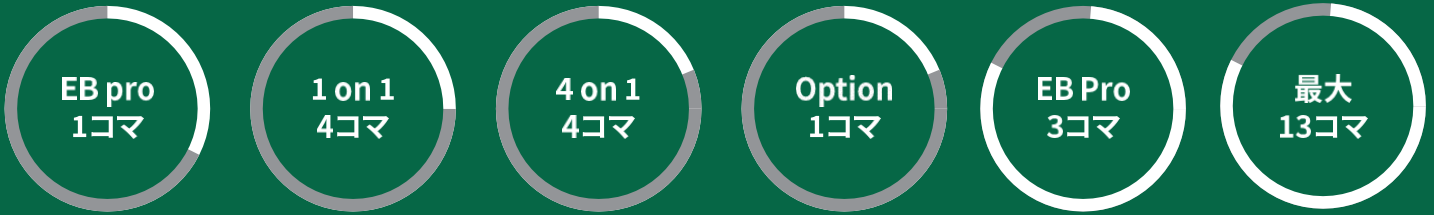

Pines Main Campus Courses

Power Speaking